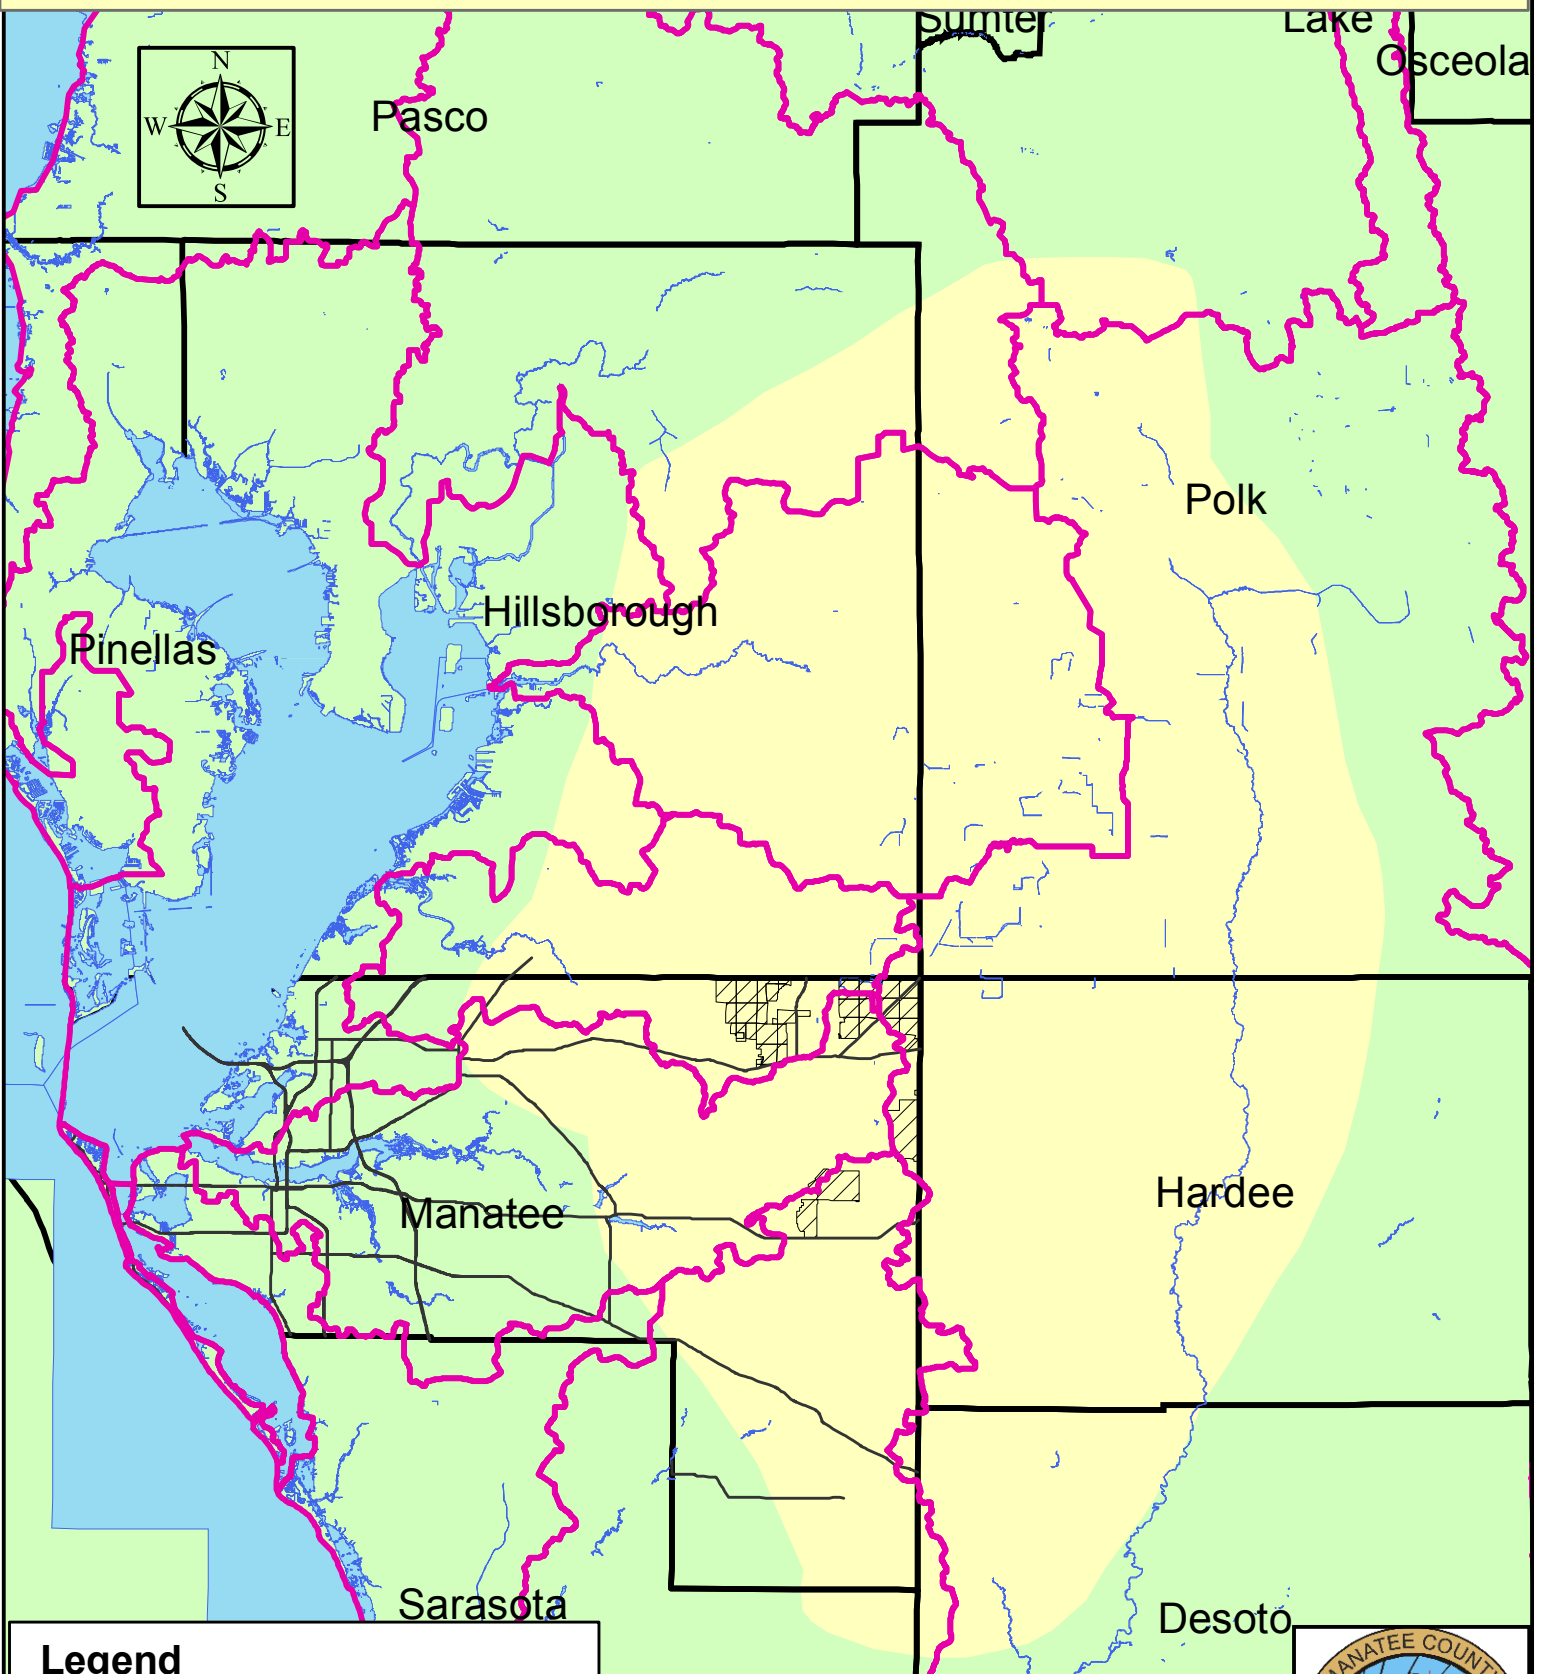

# BONE VALLEY FORMATION

## Legend

-  Approved Mining in Manatee Co.
-  BONE VALLEY FORMATION
-  DRAINAGE BASINS

This map was developed by the Manatee County Natural Resources Department. It is provided for general reference only and is not warranted for any particular use or purpose. The information presented herein is subject to change and may be derived from several sources of varying quality and accuracy. Errors from the non-coincidence of features from different sources may be present. The Manatee County Natural Resources Department and the Board of County Commissioners of Manatee County do not warrant and are not liable for inappropriate or unintended uses of this map.